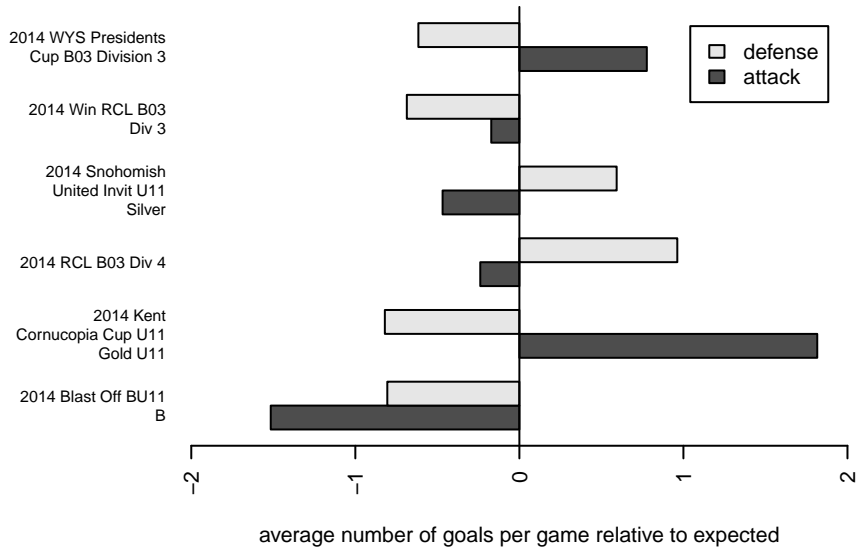

Eastside FC Grey B03

Eastside FC
 Preston, WA
 B03 total strength=278
 attack=0.29 defense=0.09
 fall league = RCL B03 Div 4
 spr league = Win RCL B03 Div 3

alt names used:
 EASTSIDE FC BU11 GREY (WA)
 EASTSIDE FCBU11 GREY "03"
 Eastside FC B03 Grey
 Eastside FC Grey 1 D
 Eastside FC Grey 1 D
 Eastside FC Grey 1 D

Venues played:
 2014 Snohomish United Invit U11 Silver
 2014 Kent Cornucopia Cup U11 Gold U11
 2014 Blast Off BU11 B
 2014 RCL B03 Div 4
 2014 Win RCL B03 Div 3
 2014 WYS Presidents Cup B03 Division 3

**attack and defense variance (black dot)
relative to other teams
and top 10 in region**

**attack and defense rating
relative to others at age
and all opponents in last 13 months**

Performance relative to 13 month average