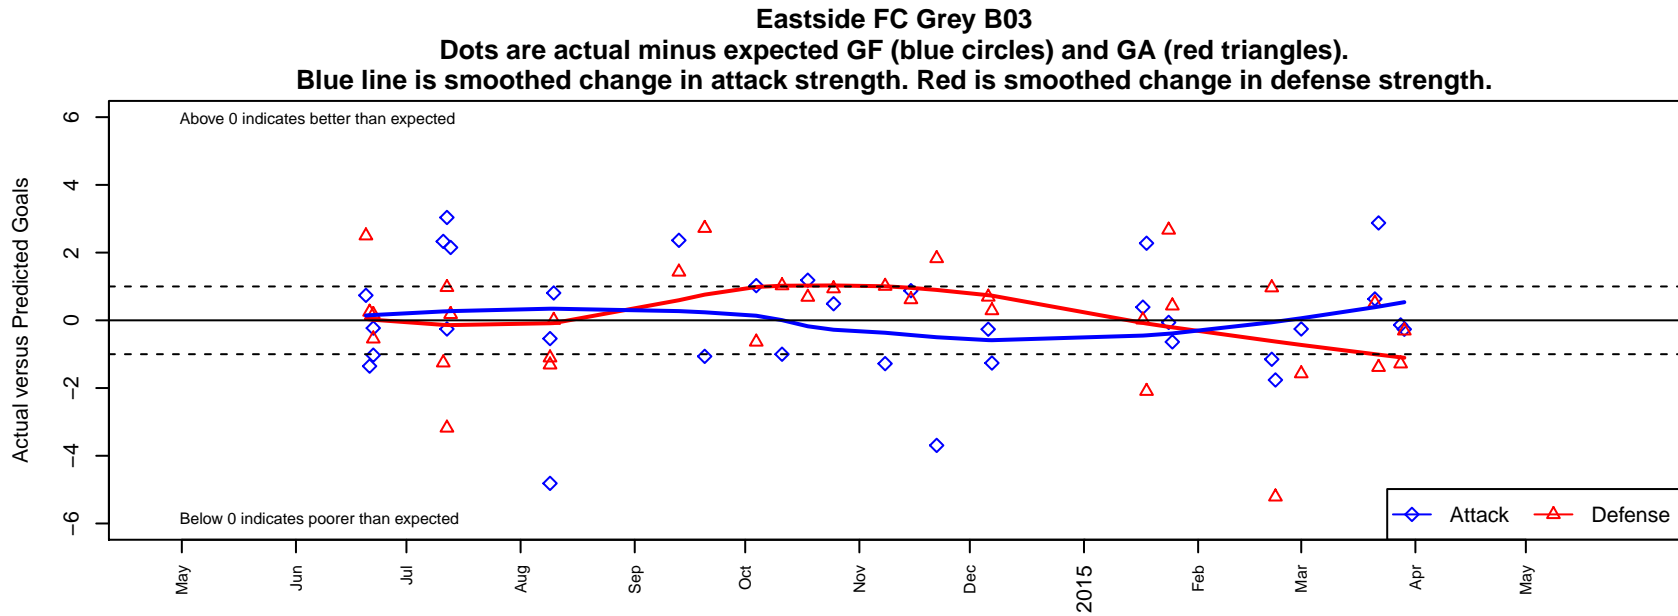

Eastside FC Grey B03

Eastside FC
 Preston, WA
 B03 total strength=278
 attack=0.29 defense=0.09
 fall league = RCL B03 Div 4
 spr league = Win RCL B03 Div 3

alt names used:
 EASTSIDE FC BU11 GREY (WA)
 EASTSIDE FCBU11 GREY "03"
 Eastside FC B03 Grey
 Eastside FC Grey 1 D
 Eastside FC Grey 1 D
 Eastside FC Grey 1 D

**attack and defense variance (black dot)
relative to other teams
and top 10 in region**

**attack and defense rating
relative to others at age
and all opponents in last 13 months**

Performance relative to 13 month average