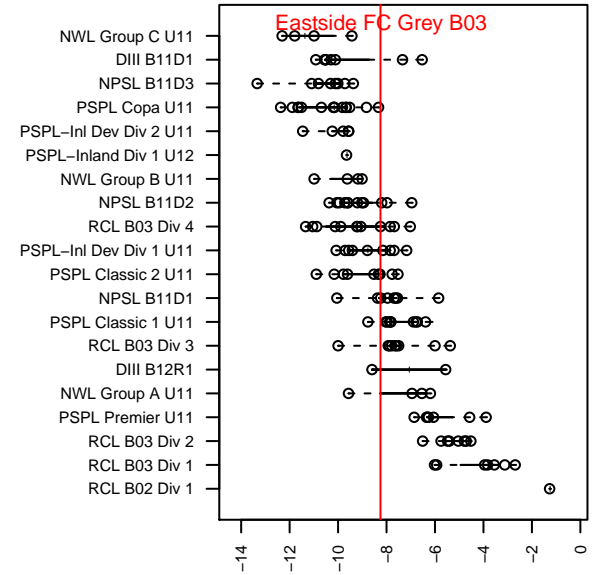

Eastside FC Grey B03

Eastside FC
 Preston, WA
 B03 total strength=278
 attack=0.29 defense=0.09
 fall league = RCL B03 Div 4
 spr league = Win RCL B03 Div 3

alt names used:
 EASTSIDE FC BU11 GREY (WA)
 EASTSIDE FCBU11 GREY "03"
 Eastside FC B03 Grey
 Eastside FC Grey 1 D
 Eastside FC Grey 1 D
 Eastside FC Grey 1 D

Venues played:
 2014 Snohomish United Invit U11 Silver
 2014 Kent Cornucopia Cup U11 Gold U11
 2014 Blast Off BU11 B
 2014 RCL B03 Div 4
 2014 Win RCL B03 Div 3
 2014 WYS Presidents Cup B03 Division 3

**attack and defense variance (black dot)
relative to other teams
and top 10 in region**

**attack and defense rating
relative to others at age
and all opponents in last 13 months**

Performance relative to 13 month average